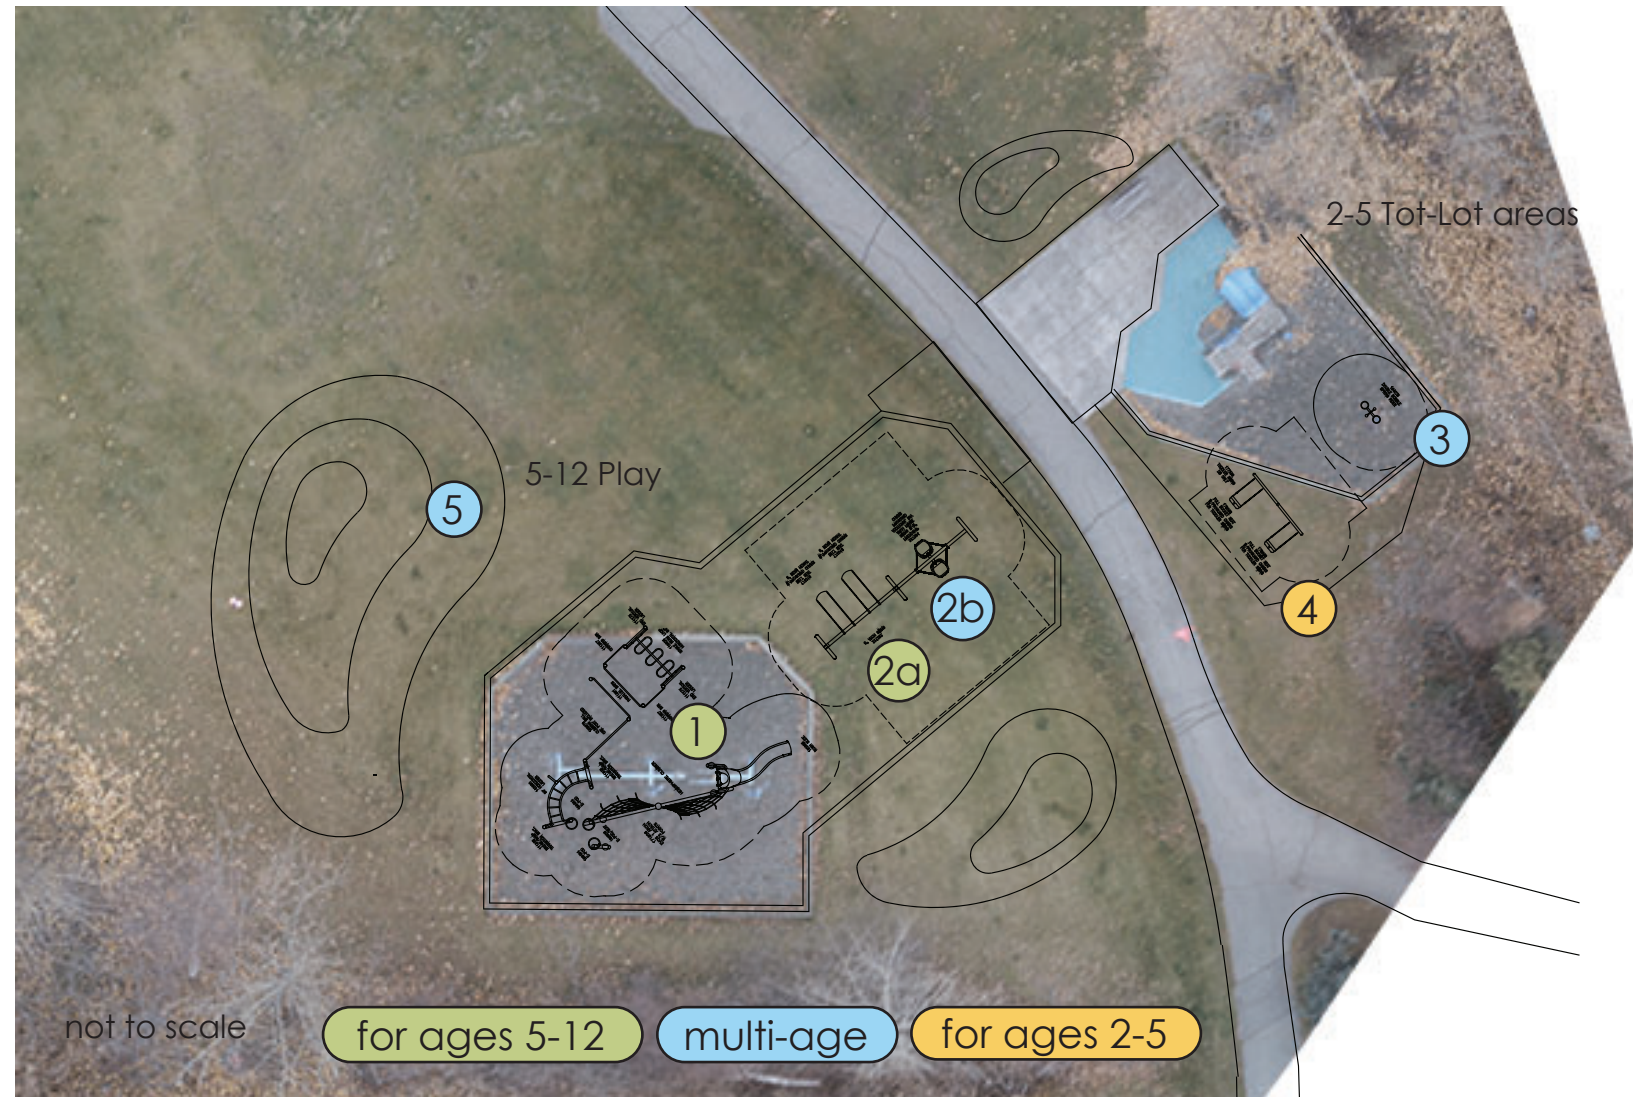

NINJA COURSE, SWINGS WITH LANDFORMS

5 Small Sledding Hill
Sledding hill would be relatively small, 3'-4' tall.

2b Friendship Swing

4 Single Post Tot-Swing Frame

1 Ninja Course with Slide and Climbing

3 Spring Rider upgrade or similar

prepared by
The Boutet Company, Inc.

ANCHORAGE PARKS AND RECREATION
READY PEOPLE & HEALTHY PARKS

HAMILTON PARK

2020 Trail & Playground Improvements

ANCHORAGE PARKS AND RECREATION