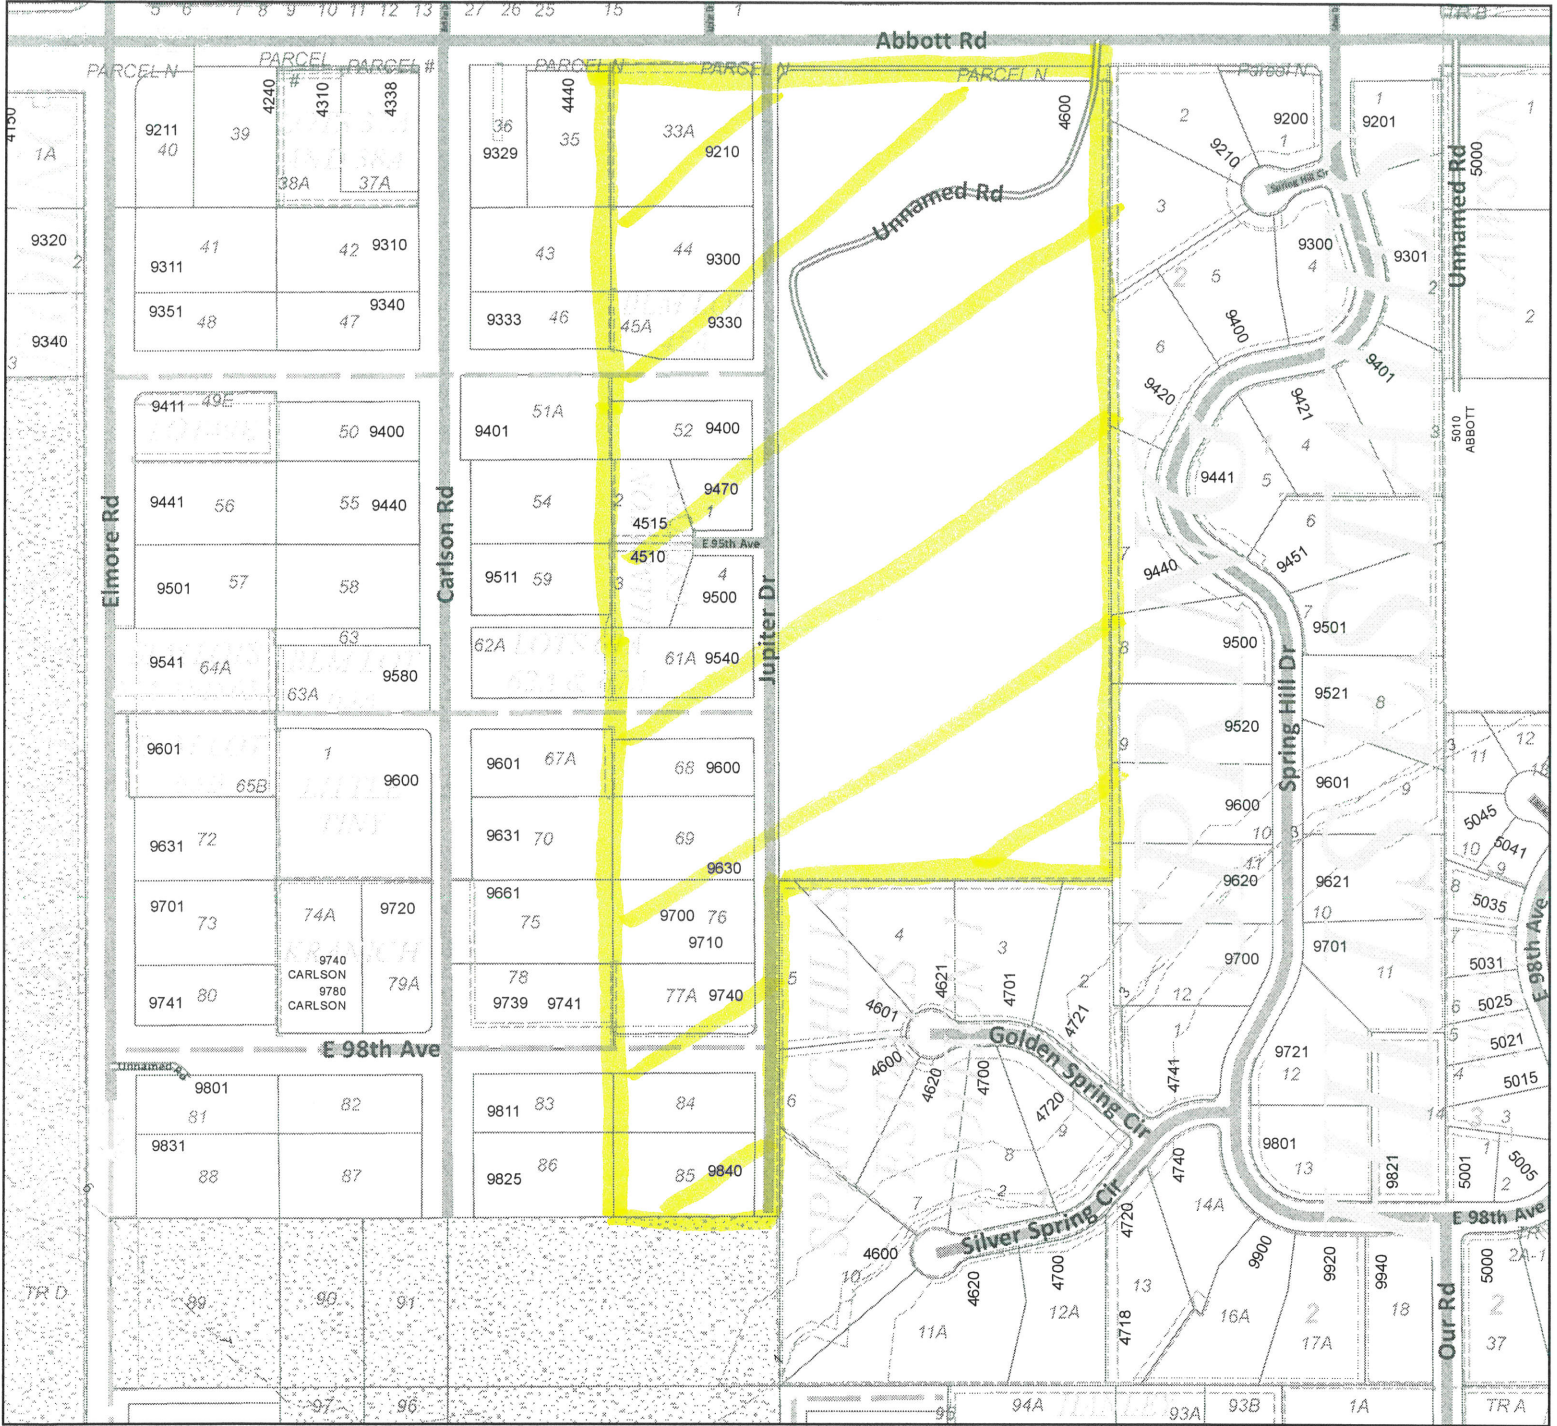

- 4819 Active Address
- Public Road
- One Way Road
- Platted/Not-Built Public Road
- Private Road
- Private Road, 4WD Access
- Driveway

- Buildings
- Parks
- Military Boundary
- Gate Preventing Through Access
- Railroad Tracks

1 inch = 380 feet

Municipality of Anchorage

Addressing
addressing@muni.org
907.343.8466
4700 Elmore Road
P.O. Box 196650
Anchorage, AK 99519-6650